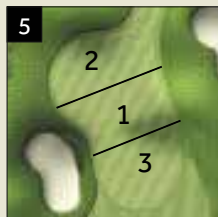

Green Depth=36

Green Depth=36

Green Depth=35

Green Depth=21

Green Depth=39

Green Depth=36

Green Depth=42

Green Depth=36

Green Depth=28

### Local Rules

- Royal & Ancient golf club of St. Andrews, Scotland rules govern all play except where modified by a local rule.
- Out of bounds areas are identified by white stakes, painted curbing and/or perimeter roads and fences.
- Lateral water hazards defined by red stakes, and frontal hazards defined by yellow stakes.
- Free relief is given from all flowers beds, golf car paths, irrigation heads and boxes, one club length from nearest point of relief.