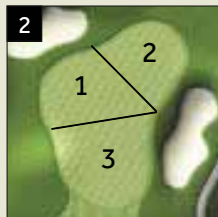

Green Depth=36

Green Depth=36

Green Depth=35

Green Depth=21

Green Depth=39

Green Depth=36

Green Depth=42

Green Depth=36

Green Depth=28

### Local Rules

- Royal & Ancient golf club of St. Andrews, Scotland rules govern all play except where modified by a local rule.
- Out of bounds areas are identified by white stakes, painted curbing and/or perimeter roads and fences.
- Lateral water hazards defined by red stakes, and frontal hazards defined by yellow stakes.
- Free relief is given from all flowers beds, golf car paths, irrigation heads and boxes, one club length from nearest point of relief.