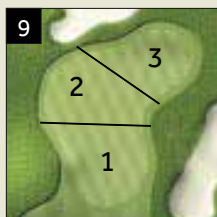

Green Depth=36

Green Depth=36

Green Depth=35

Green Depth=21

Green Depth=39

Green Depth=36

Green Depth=42

Green Depth=36

Green Depth=28

### Local Rules

- Royal & Ancient golf club of St. Andrews, Scotland rules govern all play except where modified by a local rule.
- Out of bounds areas are identified by white stakes, painted curbing and/or perimeter roads and fences.
- Lateral water hazards defined by red stakes, and frontal hazards defined by yellow stakes.
- Free relief is given from all flowers beds, golf car paths, irrigation heads and boxes, one club length from nearest point of relief.