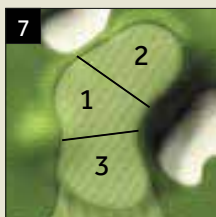

Green Depth=36

Green Depth=36

Green Depth=35

Green Depth=21

Green Depth=39

Green Depth=36

Green Depth=42

Green Depth=36

Green Depth=28

### Local Rules

- Royal & Ancient golf club of St. Andrews, Scotland rules govern all play except where modified by a local rule.
- Out of bounds areas are identified by white stakes, painted curbing and/or perimeter roads and fences.
- Lateral water hazards defined by red stakes, and frontal hazards defined by yellow stakes.
- Free relief is given from all flowers beds, golf car paths, irrigation heads and boxes, one club length from nearest point of relief.